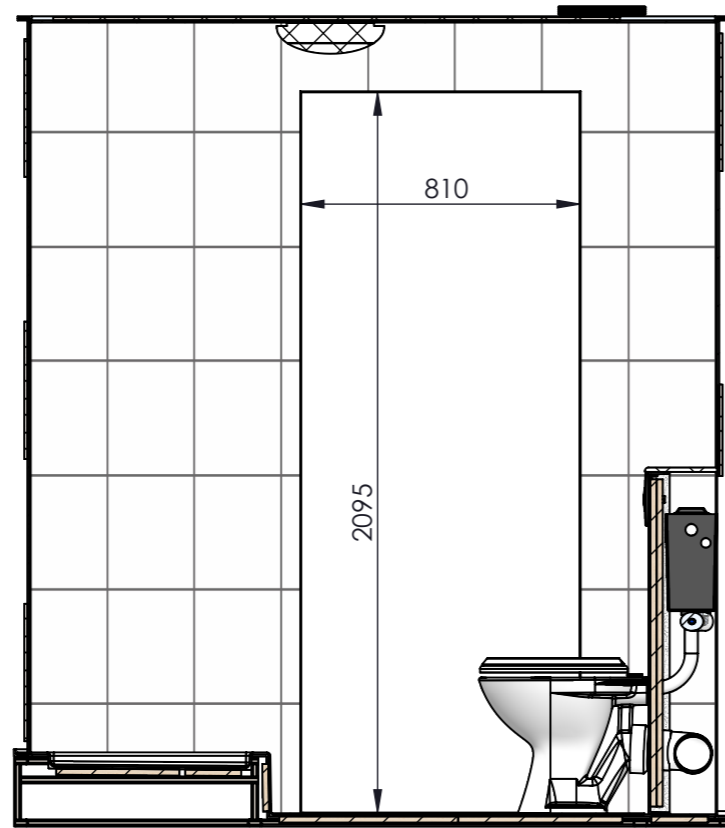

SECTION C-C